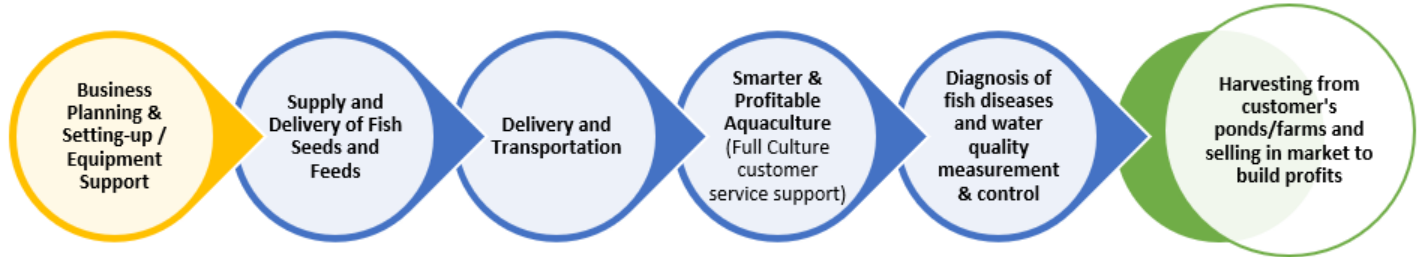

# **Aaradhya Enterprises**

(Wholesale Dealer of all types of fish seeds, feeds, medicines and fish farming equipment supplies)

( Contact - Amit Chauhan | +91-87699-81418 )

**We provide end to end complete solution for “Fish Farming Business”** (i.e. business consultation & fish selection, Farm/Pond set-up, equipment supply, seed delivery/breeding, rearing, medical treatment, harvesting and selling) at your doorstep.